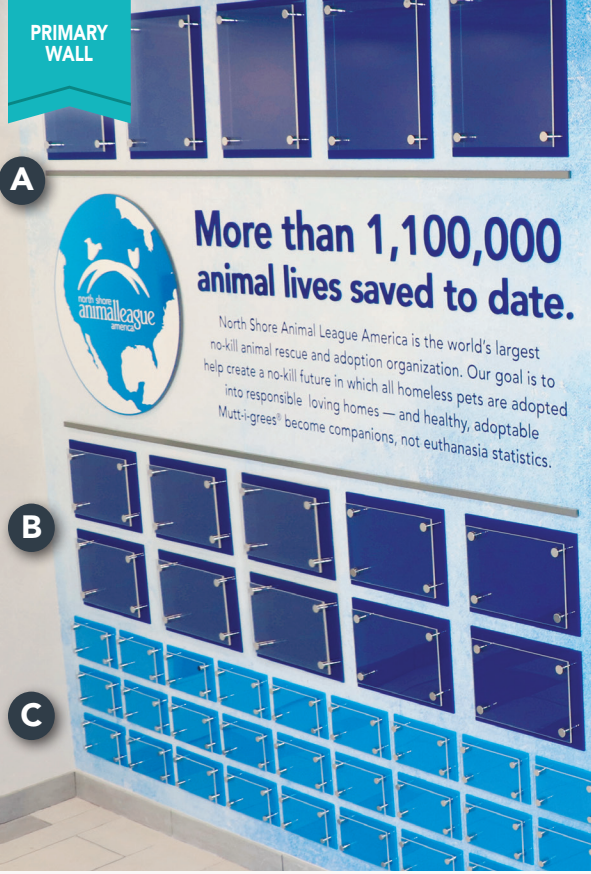

 tributegifts@animalleague.org

 16 Lewyt St., Port Washington, New York 11050

BRO-TRIB24

TRIBUTE GIFTS PROGRAM

Celebrate. Honor. Remember.

INDOOR TRIBUTE PLAQUES

North Shore Animal League America offers several permanent ways for you to celebrate a loved one, honor a special pet or dear friend, and remember a beloved pet, person, or occasion through our Tribute Gifts Program.

PLAQUE DESCRIPTION:

Two-tier acrylic material with silver standoffs (top plate is clear and the bottom plate is blue). Your message is imprinted on the top clear plate in white vinyl lettering.

PRIMARY WALL

A. PLAQUE SIZE:
 Top plate: 14" W x 16" H (clear)
 Bottom plate: 16" W x 18" H (blue)
PRICE: \$250,000

B. PLAQUE SIZE:
 Top plate: 14" W x 9" H (clear)
 Bottom plate: 16" W x 11" H (blue)
PRICE: \$100,000